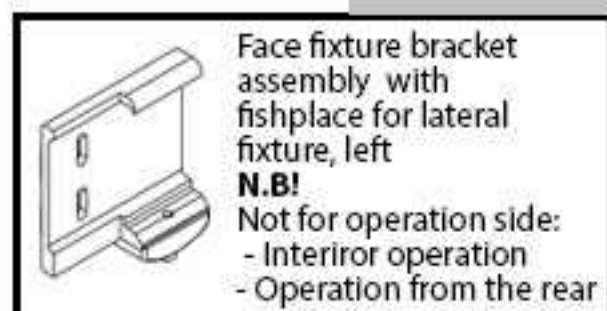

Fixtures, fittings and accessories

Markilux 710

78758

78916

78917

78919

Markilux 810

78726

78727

78748

78749

78745

* = Insert RAL colour no.