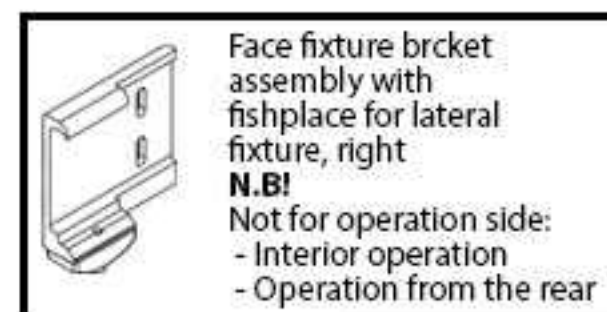

Fixtures, fittings and accessories

Markilux 710

78758

78916

78917

78919

Markilux 810

78726

78727

78748

78749

78745

* = Insert RAL colour no.