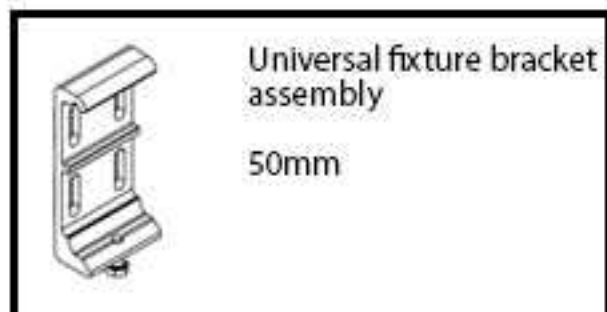

Fixtures, fittings and accessories

Markilux 710

78758