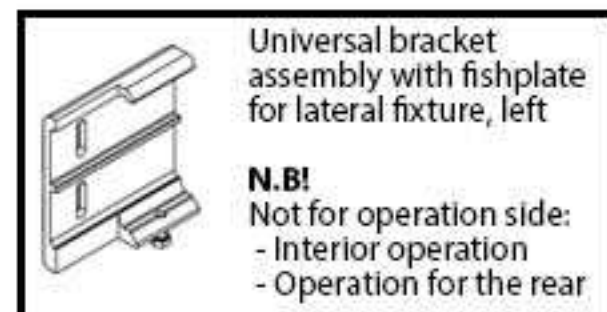

Fixtures, fittings and accessories

Markilux 710

78758

78916

78917

78919

Markilux 810

78726

78727

78748

78749

78745

* = Insert RAL colour no.