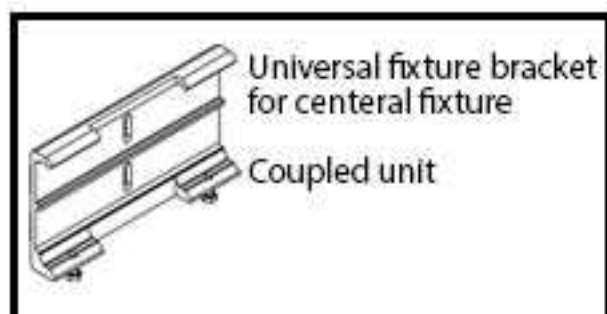

Fixtures, fittings and accessories

Markilux 710

78758

78916

78917

78919

Markilux 810

78726

78727

78748

78749

78745

* = Insert RAL colour no.