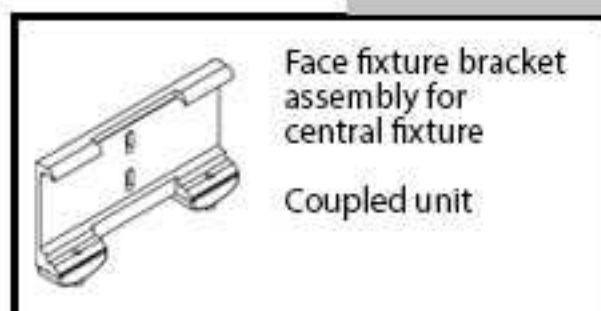

78745

* = Insert RAL colour no.