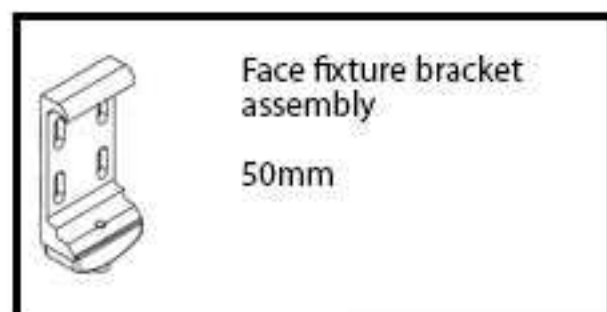

Markilux 810

78726