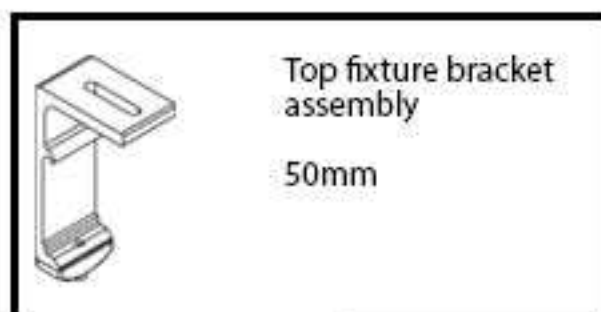

Fixtures, fittings and accessories

Markilux 710

78758

78916

78917

78919

Markilux 810

78726

78727

78748

78749

78745

* = Insert RAL colour no.