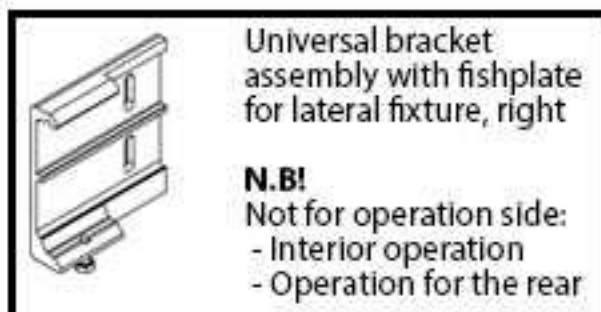

Fixtures, fittings and accessories

Markilux 710

78758

78916

78917

78919

Markilux 810

78726

78727

78748

78749

78745

* = Insert RAL colour no.